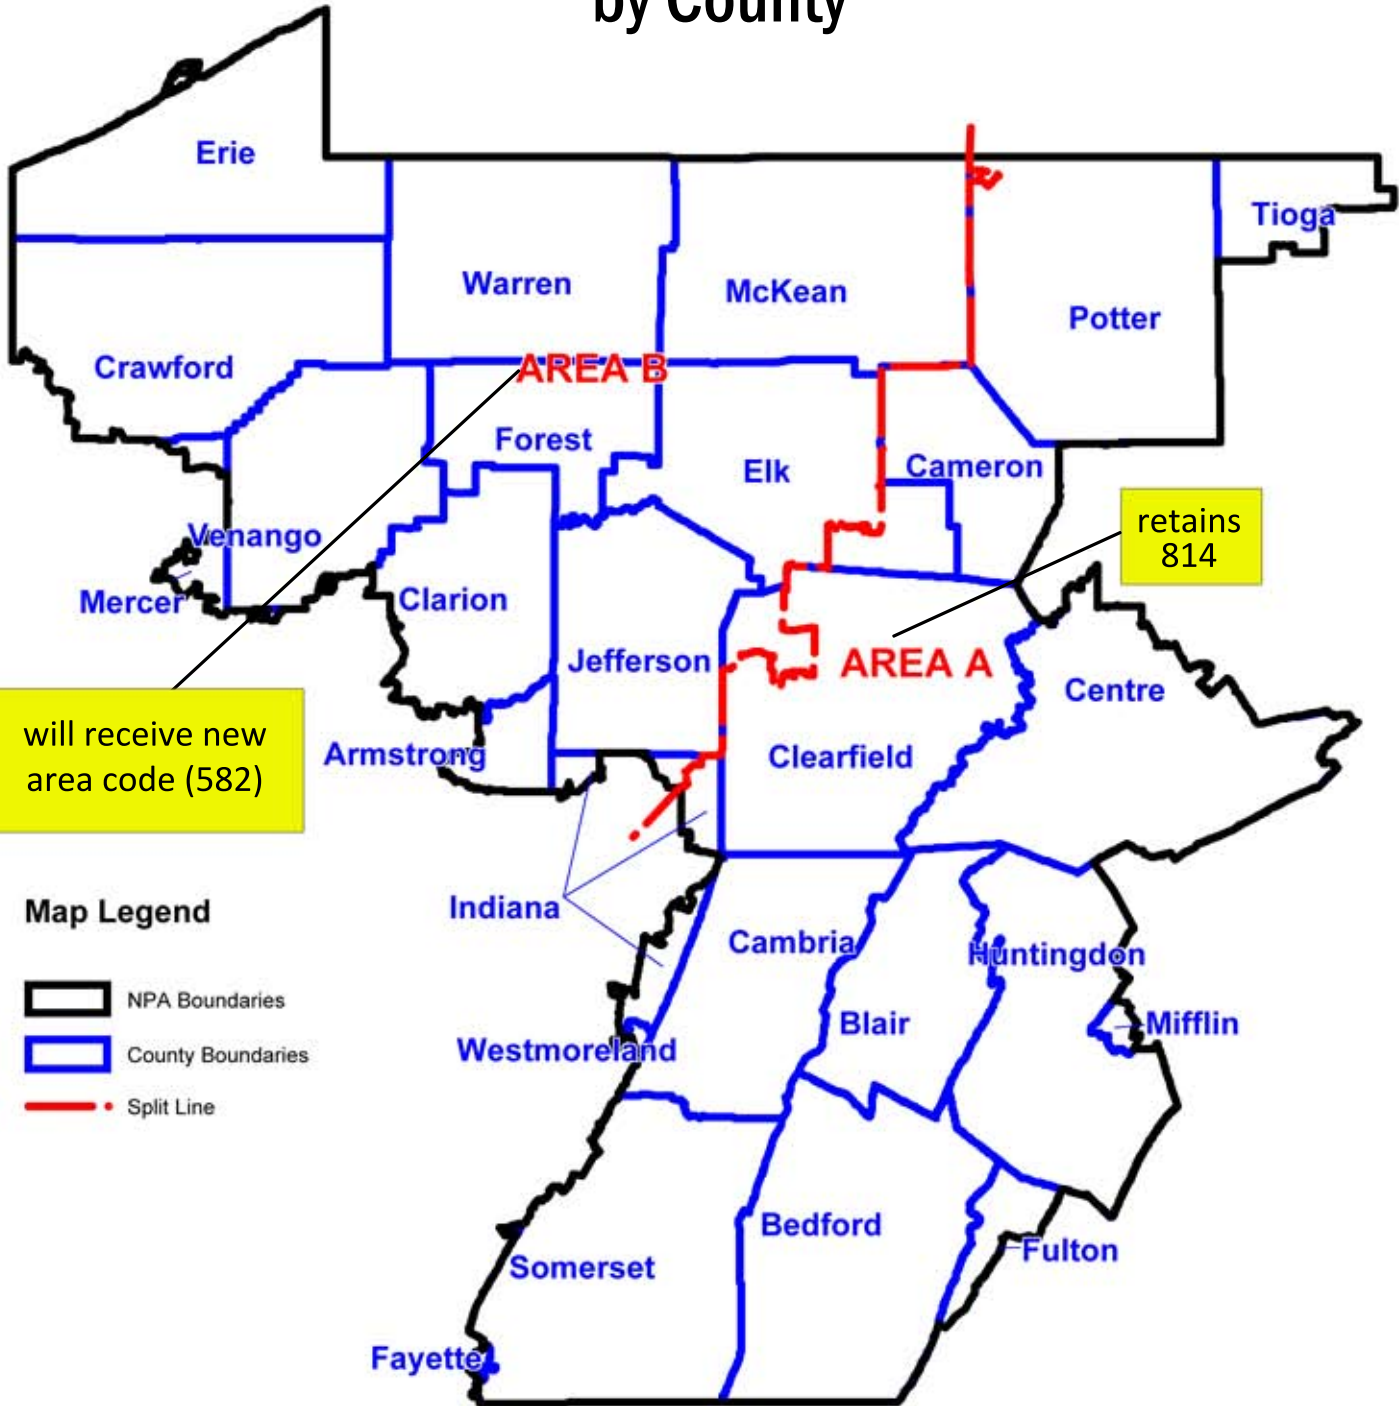

# 814 Geographic Split Boundaries - by County

### Map Legend

- NPA Boundaries
- County Boundaries
- Split Line

Alt#2	Projected_Lives
AREA "A"	18 years
AREA "B"	22 years