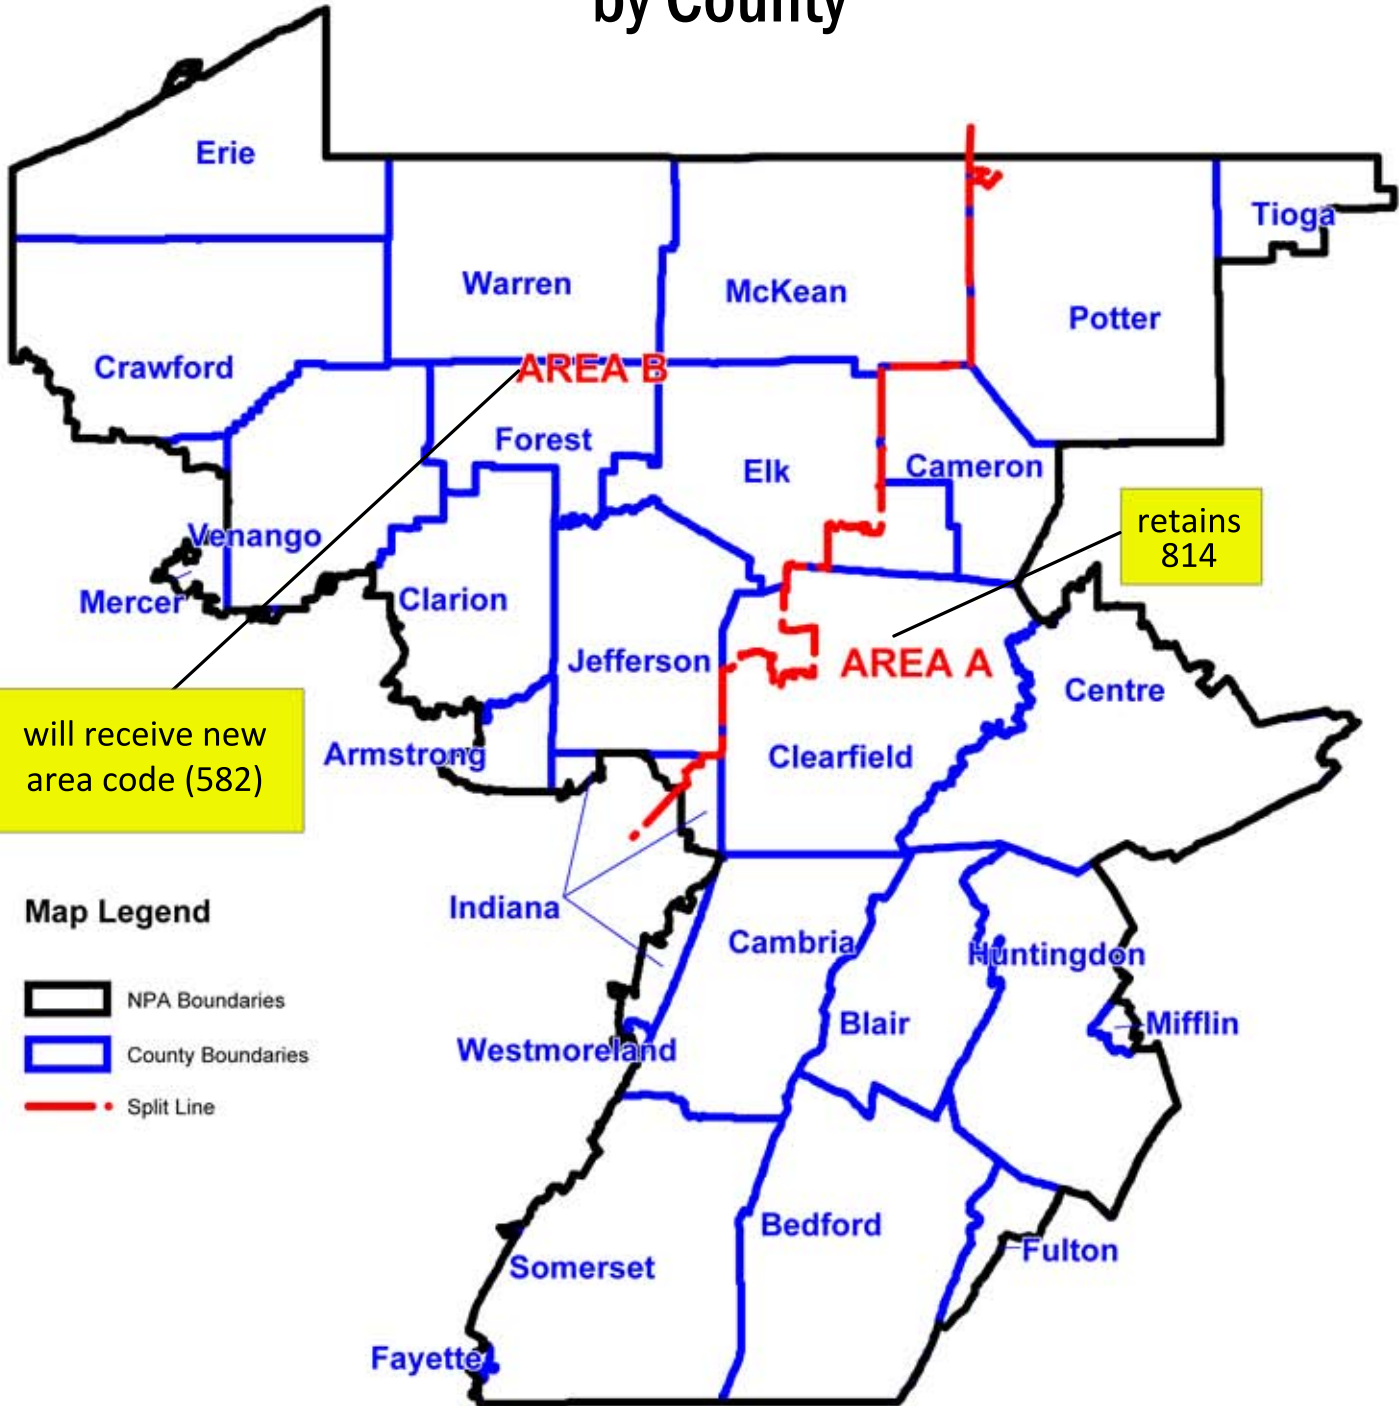

814 Geographic Split Boundaries - by County

Map Legend

- NPA Boundaries
- County Boundaries
- Split Line

Alt#2	Projected_Lives
AREA "A"	18 years
AREA "B"	22 years